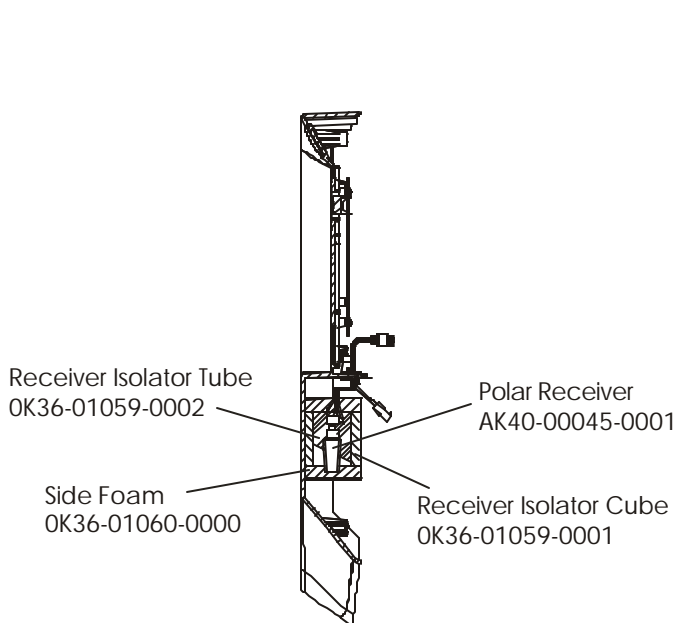

ARCTIC SILVER 91TW
Console Assembly (2 of 3)

91TW-0XXX-02
S/N WTF100000 and up

Left Wire Cover
OK60-01041-0003

Right Wire Cover
OK60-01041-0004

Rear Decal
OK60-01176-0000

Rear Console Case
OK60-01072-0001

Phillips Screw(9)
0017-00101-1288

ARCTIC SILVER 91TW
Console Assembly (3 of 3)

91TW-0XXX-02
S/N WTF100000 and up

ARCTIC SILVER 91TW
Motor Cover, Leveler and End Caps

91TW-0XXX-02
S/N WTF100000 and up

ARCTIC SILVER 91TW
Ergo Bar and Upright Assembly